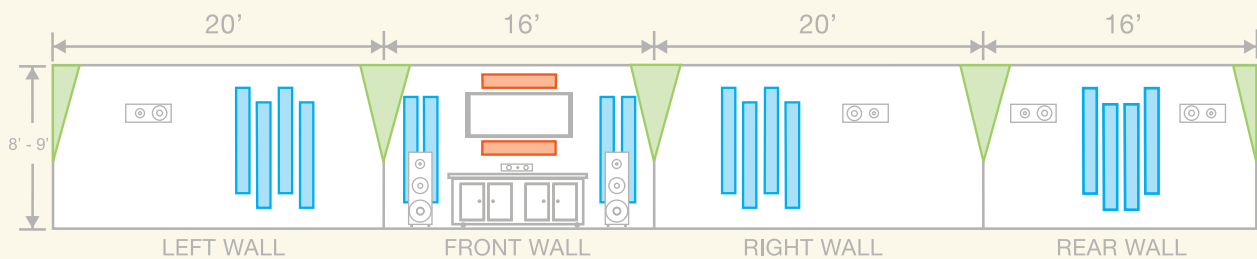

Home Theater Kit

Any room can become an accurate listening space.

Kit Contents

YOU GET 02
4' x 1' x 2"
Front Wall Panels
with beveled edges

YOU GET 04
2' x 4' x 2"
Triangle Corner Bass Traps
with back-beveled edges

YOU GET 16
1' x 5' x 2"
Back and Side Wall Panels
with beveled edges

Acoustically and Visually Enticing

Sound Shape is designed to acoustically enhance any multi-channel audio or home theater system. It is available in a variety of color and fabric options to compliment any decor.

The Look

The contemporary look of our 1' x 5' wall panels allow for more placement options, and with four different mounting options, Sound Shape panels can be attached to virtually any wall surface.

The Performance

Low bass frequencies tend to accumulate in corners, producing acoustic inaccuracies and listener fatigue. Our elegant 2' x 4' corner absorbers are specifically designed to reduce this effect, while our unique mounting system ensures a clean, tight fit against all surrounding surfaces. In addition, our 2" thick panels deliver superior absorption properties over all 1" systems.

The Flexibility

The Sound Shape Home Theater Kit is ideally suited to 220 - 320 square foot rooms. The Sound Shape expansion kit is available for larger listening spaces.

Are you designing a home theater?
Give us a call for custom configurations.

Specifications

THICKNESS	NRC			
2.00"	250Hz	500Hz	1000Hz	2000Hz
	0.89	1.12	1.05	1.04