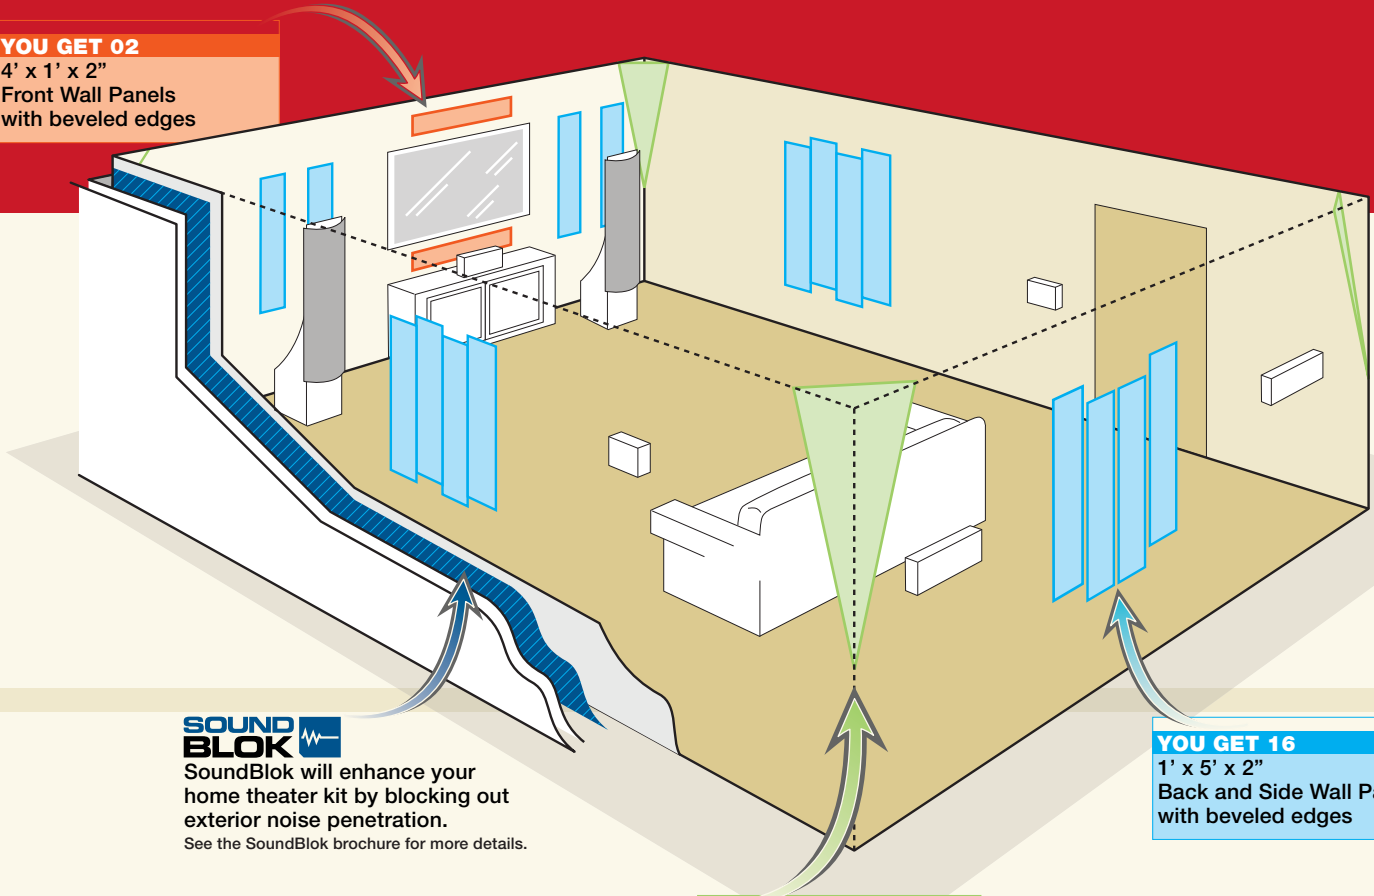

Home Theater Kit

Any room can become an accurate listening space.

SOUND SHAPE AUDIO SYSTEMS

YOU GET 02
4' x 1' x 2"
Front Wall Panels
with beveled edges

SoundBlok will enhance your home theater kit by blocking out exterior noise penetration. See the SoundBlok brochure for more details.

YOU GET 16
1' x 5' x 2"
Back and Side Wall Panels
with beveled edges

YOU GET 04
2' x 4' x 2"
Triangle Corner Bass Traps
with back-beveled edges

Features

- Easy installation
- Kit based system
- Sleek contemporary look
- Optional mitre and radius edges
- Custom sizes and configurations available

YOU GET 04
2' x 4' x 2"
Triangle Corner Bass Traps
with back-beveled edges

YOU GET 16
1' x 5' x 2"
Back and Side Wall Panels
with beveled edges

Acoustically and Visually Enticing

Sound Shape is designed to acoustically enhance any multi-channel audio or home theater system. It is available in a variety of color and fabric options to compliment any decor.

Low bass frequencies tend to accumulate in corners, producing acoustic inaccuracies and listener fatigue. Our elegant 2' x 4' corner absorbers are specifically designed to reduce this effect, while our unique mounting system ensures a clean, tight fit against all surrounding surfaces. In addition, our 2" thick panels deliver superior absorption properties over all 1" systems.