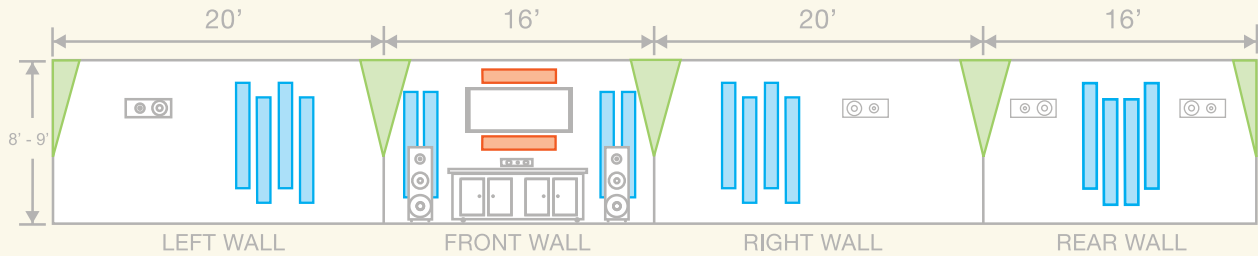

YOU GET 16
1' x 5' x 2"
Back and Side Wall Panels
with beveled edges

YOU GET 04
2' x 4' x 2"
Triangle Corner Bass Traps
with back-beveled edges

Features

- Easy installation
- Kit based system
- Sleek contemporary look
- Optional mitre and radius edges
- Custom sizes and configurations available

YOU GET 04
2' x 4' x 2"
Triangle Corner Bass Traps
with back-beveled edges

YOU GET 16
1' x 5' x 2"
Back and Side Wall Panels
with beveled edges

Acoustically and Visually Enticing

Sound Shape is designed to acoustically enhance any multi-channel audio or home theater system. It is available in a variety of color and fabric options to compliment any decor.

The Look

The contemporary look of our 1' x 5' wall panels allow for more placement options, and with four different mounting options, Sound Shape panels can be attached to virtually any wall surface.

The Performance

Low bass frequencies tend to accumulate in corners, producing acoustic inaccuracies and listener fatigue. Our elegant 2' x 4' corner absorbers are specifically designed to reduce this effect, while our unique mounting system ensures a clean, tight fit against all surrounding surfaces. In addition, our 2" thick panels deliver superior absorption properties over all 1" systems.